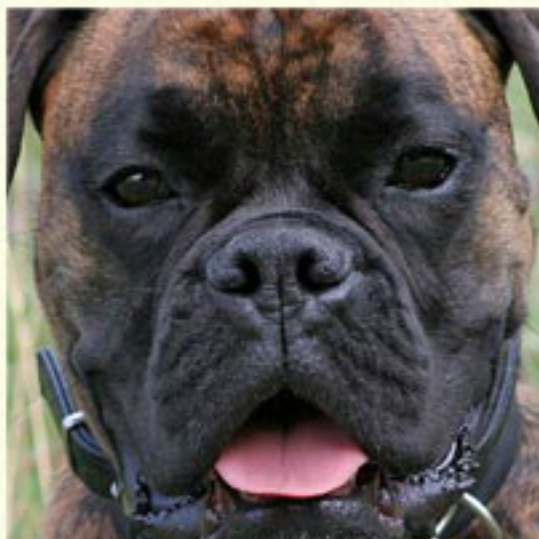

the dogs

Por: bruno e olaf

Boxer

Origin: Germany

Particular skills: Dog Company, guide dog, watchdog and advocacy

Life expectancy: 11 years

Size male: 57 - 63 cm.

Male Weight: 28 - 32 kg approx.

Female size: 53 - 59 cm.

Female Weight: 28-32 kg approx

A beautiful dog work and exposure, the boxer has become very popular in recent decades, largely for its outstanding value, both in defense tasks as protection.

A beautiful dog work and exposure, the boxer has become very popular in recent decades, largely for its outstanding value, both in defense tasks as protection.

In this race, the harmony of forms is not separate multiple gifts of intelligence and character.

The Boxer is kind, sensitive, athletic, curious, fun, hardworking, calm, intelligent and known to be brave. The Boxer is known to have a body with beautiful symmetry, their well-defined muscles seem to be sculpted to perfection, supporting his head expressive and unique. Having a Boxer will keep you entertained and in shape and protected. The Boxer has a real personality and a passion for life.