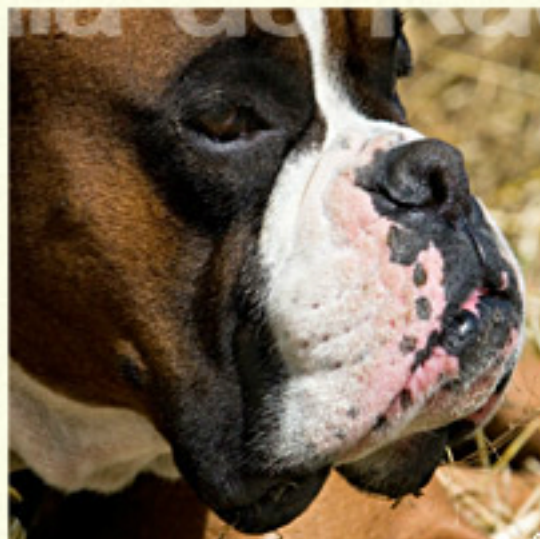

the dogs

Por: bruno e olaf

Boxer

Origin: Germany

Particular skills: Dog Company, guide dog, watchdog and advocacy

Life expectancy: 11 years

Size male: 57 - 63 cm.

Male Weight: 28 - 32 kg approx.

Female size: 53 - 59 cm.

Female Weight: 28-32 kg approx

A beautiful dog work and exposure, the boxer has become very popular in recent decades, largely for its outstanding value, both in defense tasks as protection.

A beautiful dog work and exposure, the boxer has become very popular in recent decades, largely for its outstanding value, both in defense tasks as protection.

In this race, the harmony of forms is not separate multiple gifts of intelligence and character.

The Boxer is kind, sensitive, athletic, curious, fun, hardworking, calm, intelligent and known to be brave. The Boxer is known to have a body with beautiful symmetry, their well-defined muscles seem to be sculpted to perfection, supporting his head expressive and unique. Having a Boxer will keep you entertained and in shape and protected. The Boxer has a real personality and a passion for life.