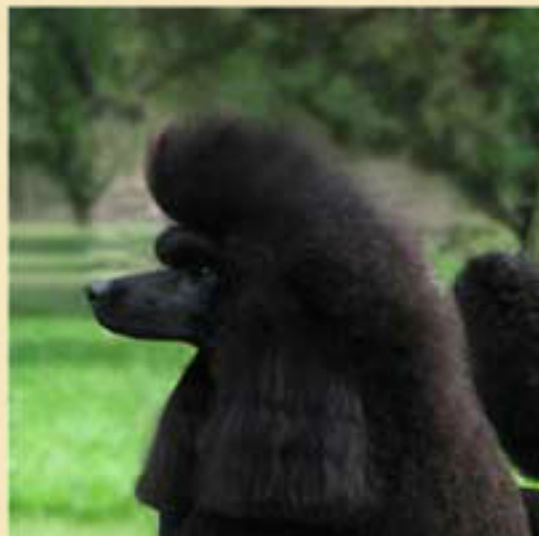

breeds of dogs

Por: Patrícia e Nicole

Poodle

The poodle is a breed of dog with French origin and it is considered a dog company, it is called in French Caniche and in German pudeln, is considered the second most intelligent race in the world. These dogs were bred to work in the water, having one of its trims designed to protect against the cold in their most delicate areas like the legs. The physical varies between 32 and 2.5 kg, measuring 25 cm to more than 38. His fur has different colors and can be curled. The Longevity is nearly fifteen years, the highest among all dogs, they may have eye problems such as blindness. The poodle was considered a luxury dog and a star in circuses. It is an affectionate, cheerful, docile, obedient and easy training dog.

Fonte: www.portaldopoodle.com.br

São Bernardo

The St. Bernard is a breed of large dogs, natural Alps. Members of the group are working dogs and are considered watchdogs and rescue.

digite aqui

hyu4444444444444444444444