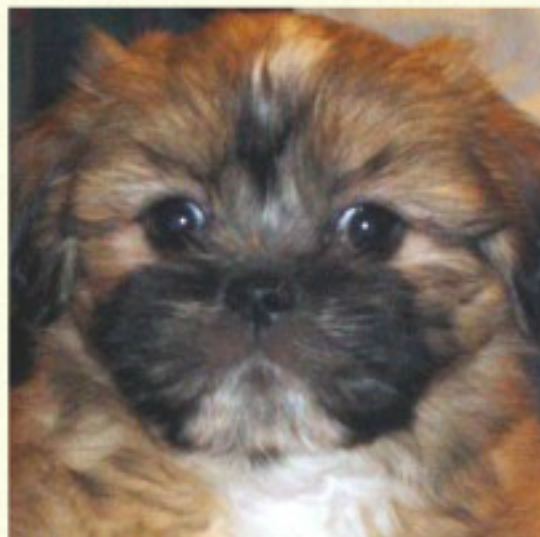

AKITA

Akita is a dog with a hard fur and oily underfur, excellent for hunting in the water because his fur is almost waterproof and resistant to cold. The Akita is a medium-sized dog, very attentive expression and movements agile and precise. Of large size, the height of breed akita male specimen is 67 cm, always measured the height at the withers. The females should measure about 61 cm, with a tolerance of 3 cm or more.

Country of origin: Japan

Group: Spitz and primitive dog types

Use: Company dog

Size: Large

Need for daily exercise: Medium / High

Temperament: Calm, Gentle, loyal, Receptive

LHASA APSO

The Lhasa Apso is considered an excellent companion dog, coming from a cross between the Tibetan terrier and spaniel. Character cheerful, full of security but suspicious of strangers, the Lhasa is a great companion dog and also a sentry. The Lhasa is able to perceive sounds in long distance. Lhasa's eyes are dark, medium size. The height of the Lhasa Apso breed is between 22 and 25 cm, measured at the withers height. There are many beautiful colors accepted for this race, but the copies are easily found with white spots in shades of caramel or black.

Country of origin: Great Britain

Group: Retrievers

SIBERIAN HUSKY

The Siberian husky is a medium sized dog, extremely agile and very strong. Native from Siberia, the Husky was used as a draft dog to pull sleds. The Siberian husky is very popular in the United States and Canada, is extraordinarily docile and affectionate with all people. Siberian husky height ranges from 53 to 60 cm for males and 51 to 56 cm for females. The weight ranges from 16 to 27 kg.