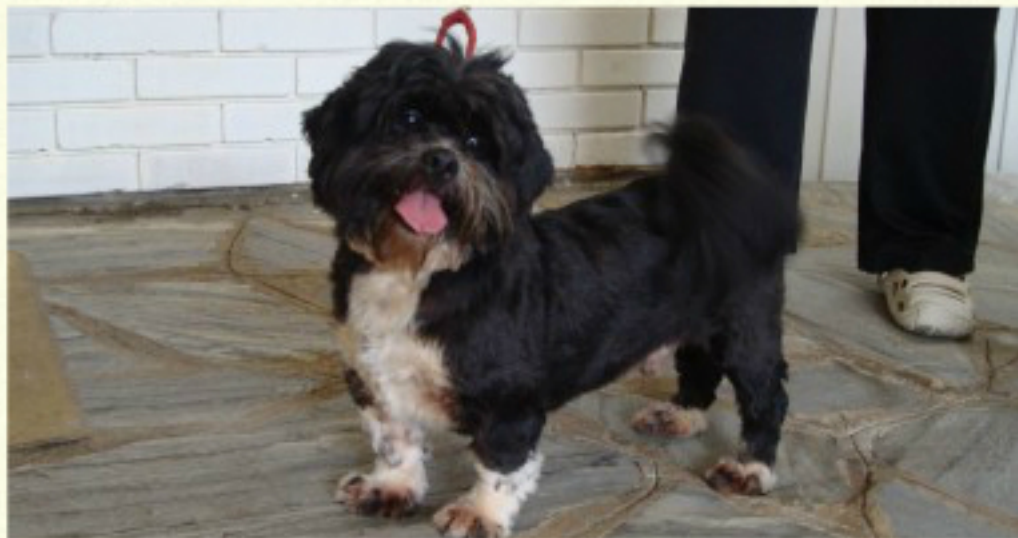

My Dogs

Por Ana Vinhaes e Julia Scalia

Staffordshire Bull Terrier

Staffordshire bull terrier is a breed of dog originating from crosses between bulldogs and terriers made some in the eighteenth century, in the County of Staffordshire, England. As reason for their origin are the dog fighting that is popularizing in the country at that time. The goal then was to get an animal strong and resilient.

Very loving breed and adapts very well to children.

Well balanced and very strong for its size. Muscular, active and agile. Do not cut the tail or ears and do not need to be shorn. Coat Smooth, short and soft in the colors red, brown, graphite, white, black or any of these colors with white. Weight - males from 12 to 17.2 kg, female 11.8 to 15.4 kg. Desirable * Height - 35.5 to 40.5 cm, this point should be related to weight.

Lhasa Apso

The temperament of the Lhasa Apso is original, particularly its nature independent and with a certain amount of stubbornness require its owner to acquire the patience and rigor to discipline this dog unparalleled. Normally is quiet and thoughtful, and usually with strangers remains distant and reserved.

The Lhasa Apso is also called "Little Lion Dog", it is said that when he looks in the mirror you see yourself as a lion. They see themselves as big and important. It is a large dog personality in a "small package".