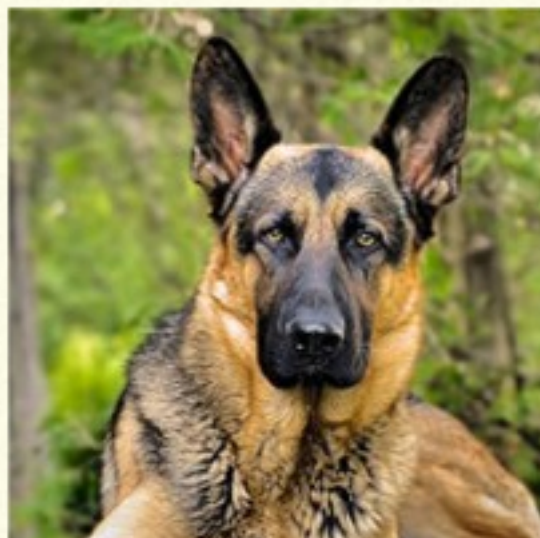

DOGS

Por: CAIO E JOÃO

GERMAN DOG

German Dog is a breed that is used for escorts, guard and protection company.

He is super sweet, affectionate, courageous and self-confident

The German Dog is a giant dog and gathers its noble appearance of robust constitution and well delineated elegance strength and ferocity

The character of dogue German is essentially friendly, affectionate with family members, particularly children, aloof and suspicious of strangers. The coat of the German mastiff is very short and thick, sticky and shiny. The tail of dogue German is medium length and eyes are well framed, medium-sized, round, dark as possible, with lively and intelligent expression.

GERMAN DOG 2

- The dogs of this breed are large, with males typically stand 80 cm tall. The females have an average height of 70 cm
- The German mastiffs have short hair, shiny and thick
- They have strong legs, positioning them almost always straight shape
- The body of dogue German is strong and muscular
- The tail is shaped wider at the base and thin at the tip
- The most common colors are: black, burst, and gold

CHIUUAUA

Chihuahua, in Spanish: Chihuahueño, word of obscure etymology, probably from Nahuatl language, is, according to the FCI, the breed standard 218, inserted in group 9, belonging to section 6. It is still one of the smallest dog breeds in the world, tied with the measures in small Russian dog. Its name comes from the region of Chihuahua in Mexico and is described as extremely gentle, affectionate and possessive. Just as every dog luxury, as they are called pets, the Chihuahua is not really a hunting dog, although it is well regarded as a canine guard efficient home. Because of its size and ease of adaptation, is well taken as a pet for inexperienced owners and practitioners.