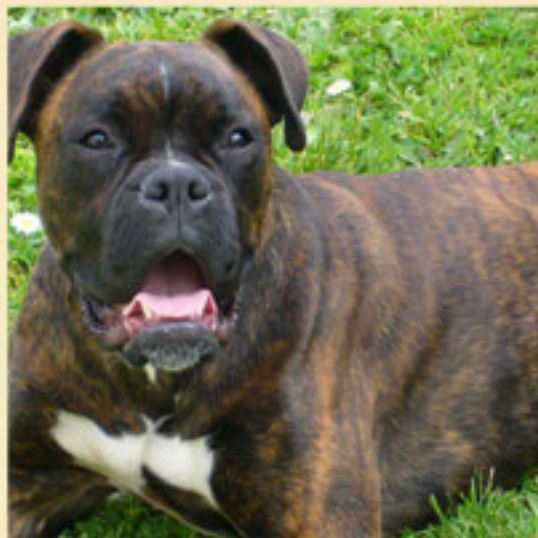

Half collie, Lassie was owned by the landlord of the Pilot Boat, a pub in the port of Lyme Regis. On New Year's Day 1915, the Royal Navy battleship HMS Formidable was hit by a torpedo from a German submarine off Start Point in South Devon, with the loss of more than 500 men. One of the ship's life rafts, containing many bodies, was blown by gales along the coast and was washed ashore in Dorset. The bodies were laid out on the table of the local pub. The pub dog, Lassie, began to lick one sailor's feet, and someone noticed the man was reacting to it—so they revived him. Hollywood got hold of the story, and so a star was born.

In 2005, a remake of the original *Lassie Come Home* movie was produced in the United Kingdom. Starring Peter O'Toole and Samantha Morton, *Lassie* was released in 2006.

Boxer

Germany is its country of origin. Is the result of crossing between Mastin Bullebeisser and Bulldog.

Despite its aggressive appearance, the boxer breed is cataloged as protection, company and service to man. It is a breed that loves kids.

Its body is square-shaped, with dark eyes and high ears. It has a wide neck and arched.

It has a short coat, hard and shiny, adherent to the body with white spots or marks both in the head, neck and legs.

Its color resembles that of lions and tigers.

His tail is originally large, but is cut as soon as the dog is born because, being heavy, unbalance and hinders the dog when he goes walk or run.