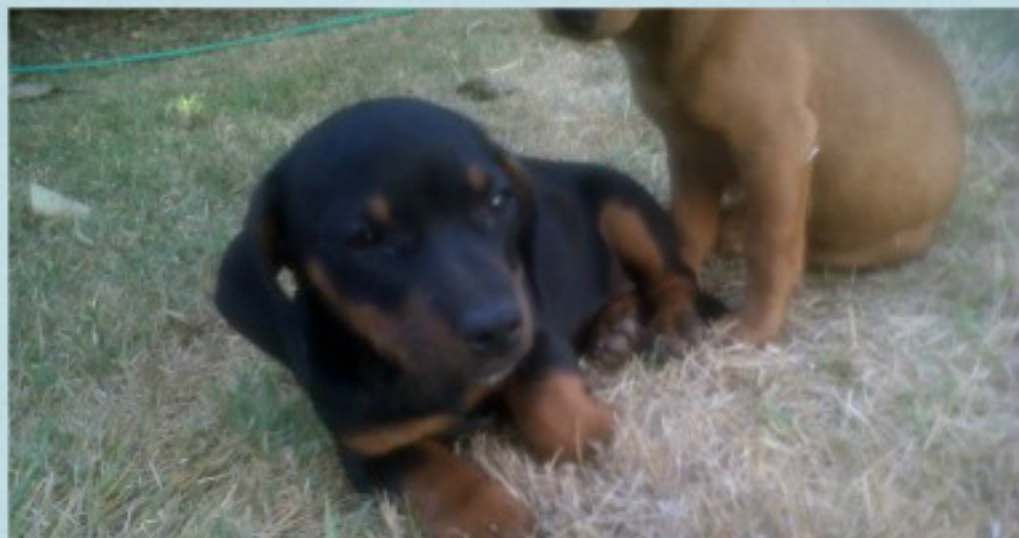

- Size: 45 to 56 kg;
- Color: reddish brown, black, blue, tan, cream and white.

Personality

- Docile and affectionate;
- Stubborn and very jealous;
- Independent and reserved;
- Silent;
- Difficult to train;
- Shows very little about his feelings;
- Does not require much physical exercise;
- Hygienic;

It is a breed of German origin.

The name of this breed comes from the language of their country of origin and means badger dog. Initially the Dachshund was bred to be a hunter of animals burrows, such as the badger. In Portugal, the breed is known for sausage dog because of the long length of the body.

The Dachshund is regarded as the symbol of Germany.

Character

- Head and Skull: Head long and deep skull;
- Eyes: Medium size, oval, distant, dark reddish-brown to dark brown;
- Ears: Set high, sufficiently long, rounded, pointed or folded;
- Mouth: well articulated jaws, teeth and fangs snapping scissors;
- Neck: Muscular, long enough, slightly arched, without dewlap;
- Muzzle: Long, narrow, gently arched and black or brown;
- Rear: Very muscular, well proportioned to later, knees and hocks well bent;
- Body: muscular, rather long, barrel chest and short legs type and pies;

In the movie Lady and the tramp, the Coker Spaniel, was the inspiration for the production of the Lady character.

Character

- Head and Skull: Skull broad, well-developed and chiseled, square muzzle and rectum;
- Eyes: Set on the surface, round and brown;
- Ears: Set low, long, droopy and lobular form;
- Mouth: pink tongue, teeth and strong jaw shaped scissors;
- Neck: muscular, medium length without dewlap;
- Muzzle: broad, broad, black or dark brown;
- Body: midsize, compact, well-developed chest, deep and arched ribs;
- Feet: firm and pillows;